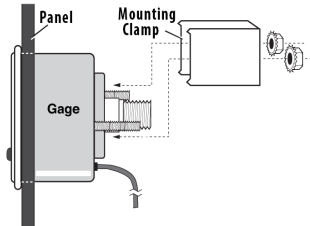

2 in. and 2-1/2 in. Pressure Swichgage® Instruments

Please read the Installation Manual (P/N 00-02-0164) before installing. The latest version and product support can be found at: support.enovationcontrols.com, then search for Mechanical Pressure Gauges. The manual can be found at the bottom of the page for several models.

Panel Mounting

Pressure Port Connection

Differential Pressure Models Connection