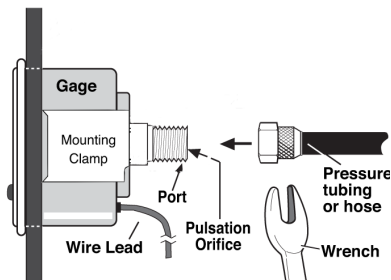

2 in. and 2-1/2 in. Pressure Swichgage® Instruments

Please read the Installation Manual (P/N 00-02-0164) before installing. The latest version and product support can be found at: support.enovationcontrols.com, then search for Mechanical Pressure Gauges. The manual can be found at the bottom of the page for several models.

Panel Mounting

Pressure Port Connection

Differential Pressure Models Connection